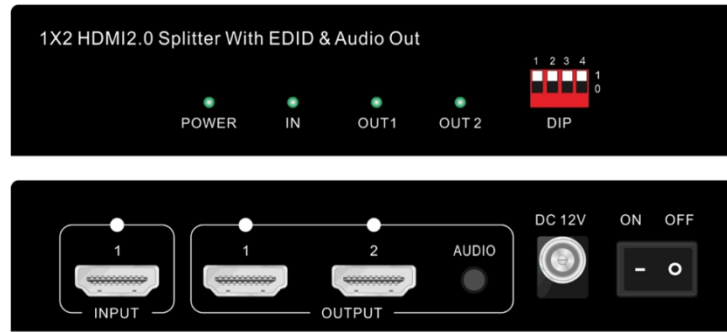

Splitter Datasheet & User Manual

1x2/4 HDMI2.0 4K60 Splitter with Audio&Scaling&EDID management

Model - HM-SP120E

Model - HM-SP140E

Contents

1. Introduction.....	3
2. Features.....	3
3. Specification.....	3
4. Packing.....	3
5. Panels.....	4
5.1 Front Panel.....	4
5.2 Back Panel.....	5
6. Operation diagram.....	5