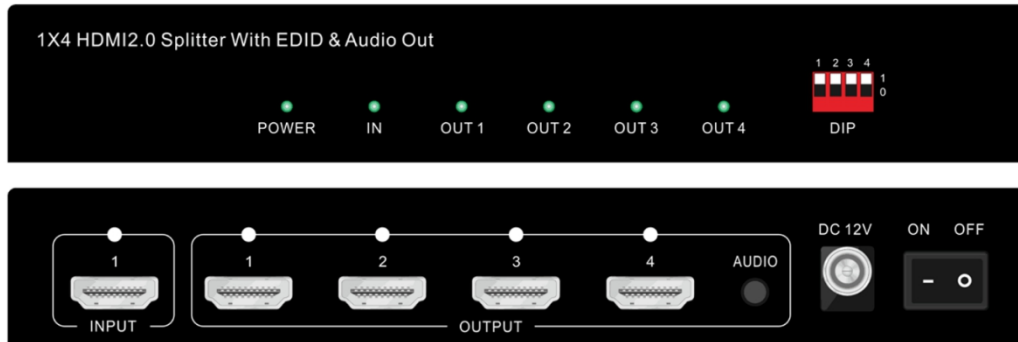

Splitter Datasheet & User Manual

1x2/4 HDMI2.0 4K60 Splitter with Audio&Scaling&EDID management

Model - HM-SP120E

Model - HM-SP140E

Contents

1. Introduction.....	3
2. Features.....	3
3. Specification.....	3
4. Packing.....	3
5. Panels.....	4
5.1 Front Panel.....	4
5.2 Back Panel.....	5
6. Operation diagram.....	5