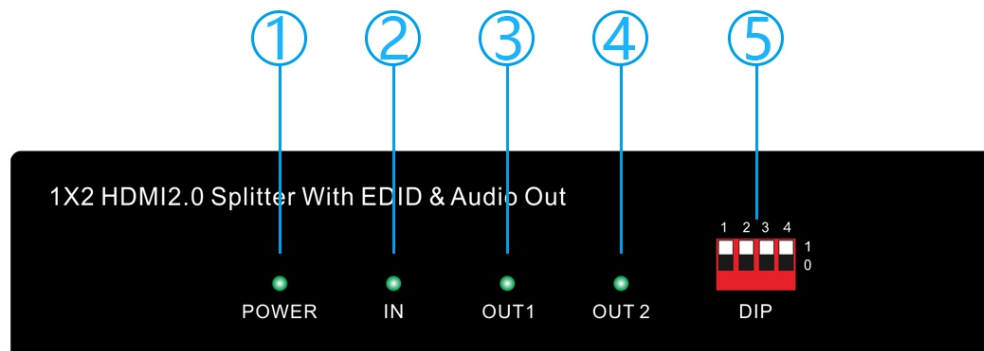

## 1. Introduction

This high performance 18Gbps 1x2/4 HDMI2.0 Splitter, it can support 1 HDMI input to 2/4 HDMI outputs simultaneously. The resolution is up to 4K60Hz. It supports EDID management, auto scaling function to fix different display resolutions, also with one 3.5mm audio de-embedded function. The ON/OFF power switch provides conveniences for users to turn it ON/OFF without the power cable plugging and unplugging.

## 3. Specification

Technical	
HDCP Compliance	HDCP 2.2
Video Bandwidth	18Gbps
Resolution	4K2K 50/60Hz 4:4:4, 4K2K 30Hz 4:4:4, 1080p, 1080i, 720p, 720i, 480p, 480i All HDMI 3D TV formats All PC resolutions including 1920 x 1200
3D Support	Yes
Color Space	RGB, YCbCr 4:4:4, YCbCr 4:2:2, YCbCr 4:2:0
Color Depth	8/10/12-bit
HDMI Audio Formats	PCM2.0/5.1/7.1CH, Dolby Digital/Plus/EX, Dolby True HD, DTS, DTS-EX, DTS-96/24, DTS High Res DTS-HD Master Audio, DSD
HDR Formats	HDR10, HDR10+, Dolby Vision
ESD Protection	Human-body Model:
Connection	
Input Ports	1*HDMI Type A [19-pin female]
Output Ports	2/4*HDMI Type A [19-pin female], 1*3.5mm audio
Mechanical	
Housing	Metal Enclosure
Color	Black
Dimensions	140X61X27MM(Packing: 185X184X55MM) for 1x2
Weight	60g
Power Supply	Input: AC 100~240V 50/60Hz
Power Consumption	1W (max)
Operating	0°C ~ 40°C / 32°F ~ 104°F
Storage Temperature	-20°C ~ 60°C / -4°F ~ 140°F
Relative Humidity	20~90% RH (non-condensing)
Cable Length	For 4K60 (YCbCr 4:2:0)- --32ft / 10M; For 1080P---40ft/ 15m

## 5. Panels

5.1 Front Panel(\*here only takes 1x2 as example, the 1x4 will be the same functions but different indicators)

**1.Power:** Power indicator

**2.IN:** HDMI input indicator

**3/4.OUT 1/2** HDMI outputs indicators