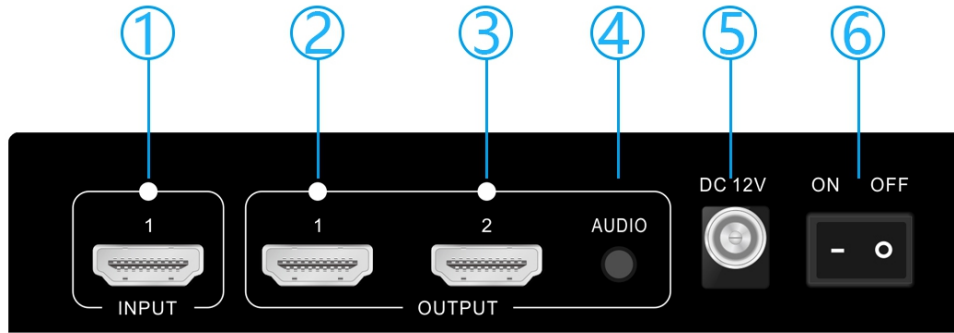

## 5. Panels

5.1 Front Panel(\*here only takes 1x2 as example, the 1x4 will be the same functions but different indicators)

**1.Power:** Power indicator

**2.IN:** HDMI input indicator

**3/4.OUT 1/2** HDMI outputs indicators

**5.DIP:** For the EDID management and auto scaling function

EDID Management			Auto scaling	
D1	D2	D3	D4	Functions
0	0	0	0	Pass-through
0	0	1	1	DVI-1920*1080P60
0	1	0		DVI-1920*1200
1	0	0		1920*1080P60
0	1	1		1280x800
1	0	1		1920*1200
1	1	0		4k302.1
1	1	1		4k602.1

5.2 Back Panel(\*here only takes 1x2 as example, the 1x4 will be the same functions but different port numbers)

- 1.INPUT: HDMI input port
- 2/3.OUT 1/2: Two HDMI output ports
- 4.AUDIO: One 3.5MM audio de-embedded
- 5.DC 12V: DC 12V 1A power supply
- 6.ON/OFF: Power switch ON/OFF