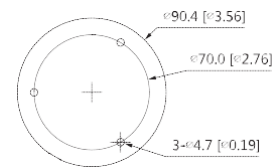

Dimensions (mm[inch])

Accessories

Optional: