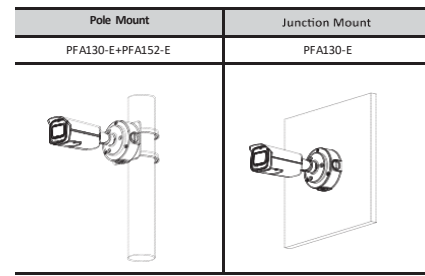

Structure

Casing	Metal
Dimensions	244.1 mm × Φ90.4 mm (9.61" × Φ3.26")
Net Weight	0.86 kg (1.90 lb)
Gross Weight	1.10 kg (2.43 lb)

Ordering Information

Type	Part Number	Description
2MP Camera	GENIUS-COE3502	2MP Lite IR Vari-focal Bullet Network Camera,PAL
	GENIUS-COE3502	2MP Lite IR Vari-focal Bullet Network Camera,NTSC
Accessories (optional)	PFA130-E	Junction Box
	PFA152-E	Pole Mount
	PFM321D	DC12V1A Power Adapter
	LR1002-1ET/1EC	Single-port Long Reach Ethernet over Coax Extender
	PFM900-E	Integrated Mount Tester
	PFM114	TLC SD Card