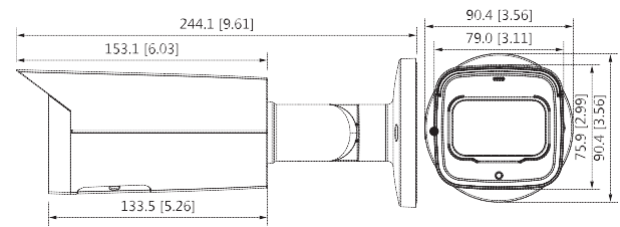

Dimensions (mm[inch])

Accessories

Optional: