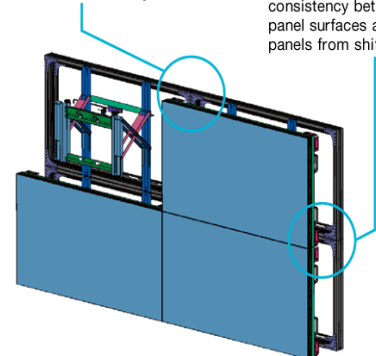

55IN

0.44MM Even Bezel Video Wall

55IN

Making use of Genius pioneering display technology, the 0.44 mm Even-Bezel Video Wall provides the perfection of a truly seamless view along with vivid colour representation throughout the assembled large screen. Minimizing bezel visibility unlocks great opportunities in various markets, even in places that previously had avoided video walls due to the visible bezels.

### Highly configurable wall mounts

Genius specialized attach-and-connect wall mounts ensure easy installation of video walls. Each mount is sized to the dimensions of the video wall, and users simply need to install the mount first before connecting the displays.

This user friendly design of wall mount eliminates the tedious efforts required to measure and adjust the wall mount, allowing you to conceive ideal layouts through effortless alignment between the wall mount size and video display size. This dimensional consistency and easy adjustability also prevent the need to dismantle the entire video wall should one section require adjustment.

The rigid modular display frames interconnect and eliminate the need for manual bezel alignment.

A system of magnets ensures consistency between multiple panel surfaces and prevents the panels from shifting over time.